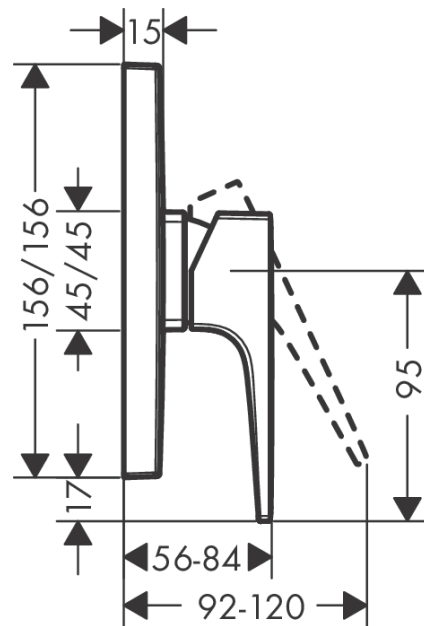

#### product features

- 1 function
- connection type: basic set
- maximum flow rate at 3 bar: 29,3 l/min
- ceramic cartridge
- min. operating pressure: 1 bar
- max. operating pressure: 10 bar
- temperature limitation adjustable
- with silencer

### Scale drawing